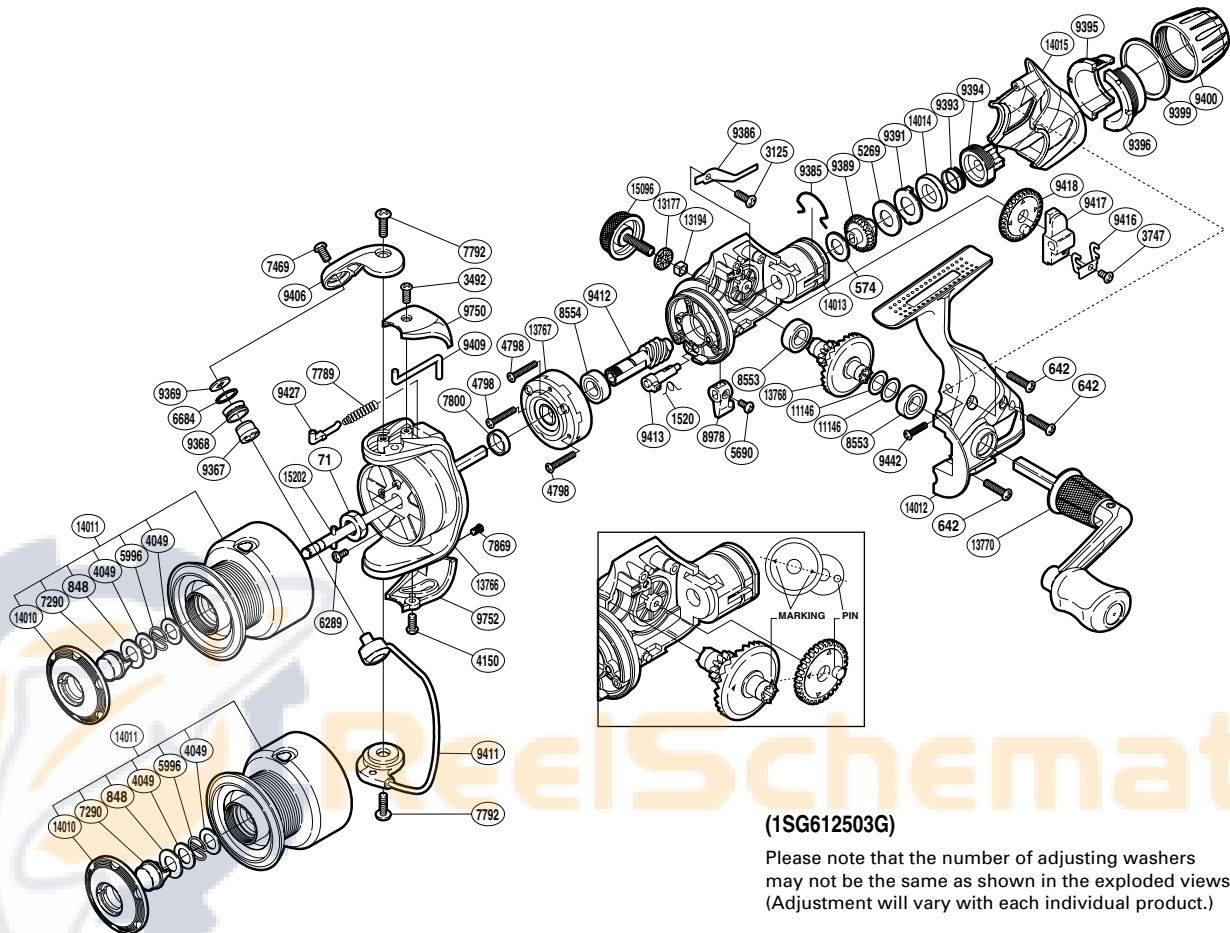

SHIMANO

NEXAVE

NEX-2500RC

Part No.	Description	Part No.	Description	Part No.	Description
RD 0071	Rotor Nut	RD 8553	Ball Bearing	RD 9417	Oscillating Slider
RD 0574	Drag Washer	RD 8554	Ball Bearing	RD 9418	Oscillating Gear
RD 0642	Screw	RD 8978	Anti-Reverse Lever	RD 9427	Bail Spring Guide
RD 0848	Washer	RD 9367	Line Roller Bushing	RD 9442	Screw
RD 1520	Anti-Reverse Cam Spring	RD 9368	Line Roller	RD 9750	Bail Spring Cover
RD 3125	Screw	RD 9385	Hold Click Spring	RD 9752	Bail Hold Support Guard
RD 3492	Screw	RD 9386	Drag Click	RD11146	Washer
RD 3747	Screw	RD 9389	Drag Shaft	RD13177	Handle Screw Cap Spacer
RD 4049	Washer	RD 9391	Eared Washer	RD13194	Handle Screw Lock
RD 4150	Screw	RD 9393	Drag Coil Spring	RD13766	Rotor
RD 4798	Screw	RD 9394	Pressure Screw	RD13767	Roller Clutch Assembly
RD 5269	Drag Washer	RD 9395	Drag Programmer B1	RD13768	Drive Gear
RD 5690	Screw	RD 9396	Drag Programmer B2	RD13770	Handle Assembly
RD 5996	Locking Spring	RD 9399	Drag Programmer B Ring	RD14010	Push Button Collar
RD 6289	Screw	RD 9400	Drag Programmer A	RD14011	Spool Assembly
RD 6684	Line Roller Spacer	RD 9406	Bail Arm	RD14012	Side Cover
RD 7290	Push Button	RD 9409	Bail Trip Lever	RD14013	Body
RD 7469	Screw	RD 9411	Bail Assembly	RD14014	Drag Collar
RD 7789	Bail Spring	RD 9412	Pinion Gear	RD14015	Rear Protector
RD 7792	Screw	RD 9413	Anti-Reverse Cam	RD15096	Handle Screw Cap
RD 7800	Rotor Ring	RD 9416	Oscillating Slider Retainer	RD15202	Main Shaft
RD 7869	Screw				